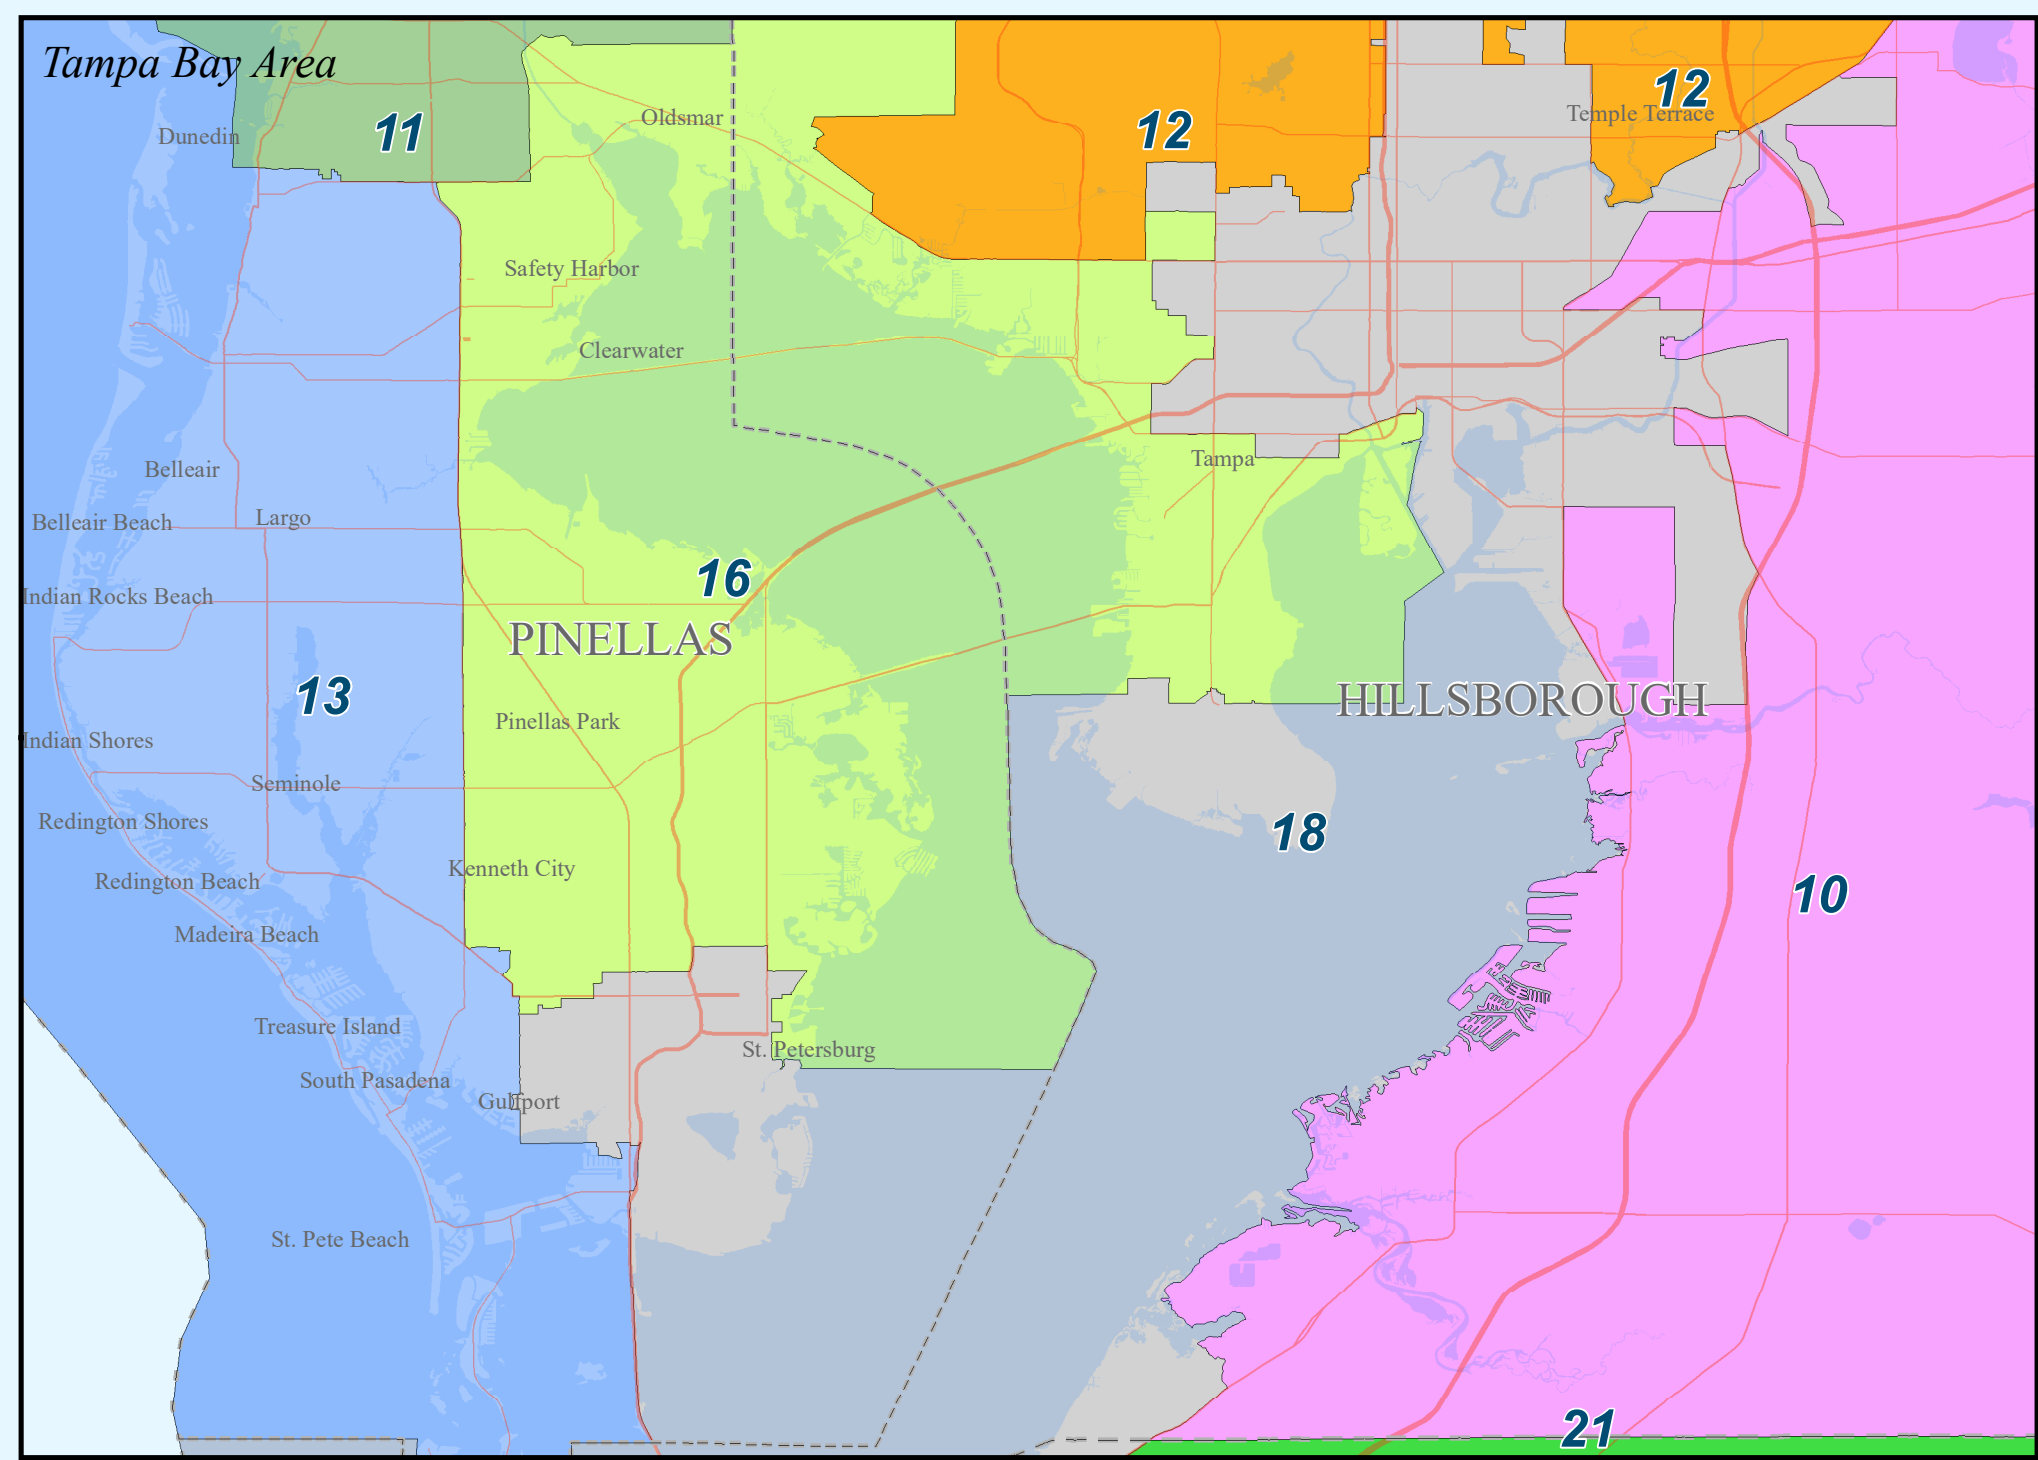

- Legend**
- County boundary
  - Interstate
  - US Highway
  - Major road
  - Sea, lake, or river
  - District boundary & number

Scale bar for statewide map  
 0 10 20 40 60 80 Miles

Scale bar for insets  
 0 1 2 4 6 8 10 12 Miles

2002-2012  
*Florida*  
*State Senate Districts*  
 \* \* \* \* \*  
 Legislatively Enacted on  
 March 22, 2002  
 \* \* \* \* \*  
*See HJR 1987 (2002)*

 Map produced by professional staff:  
 Florida Senate Committee on Reapportionment  
 404 S. Monroe St., Tallahassee, FL 32399-1100  
 Office: 2000 The Capitol; Phone: (850) 487-5855;  
 Website: <http://www.flsenate.gov/session/redistricting>