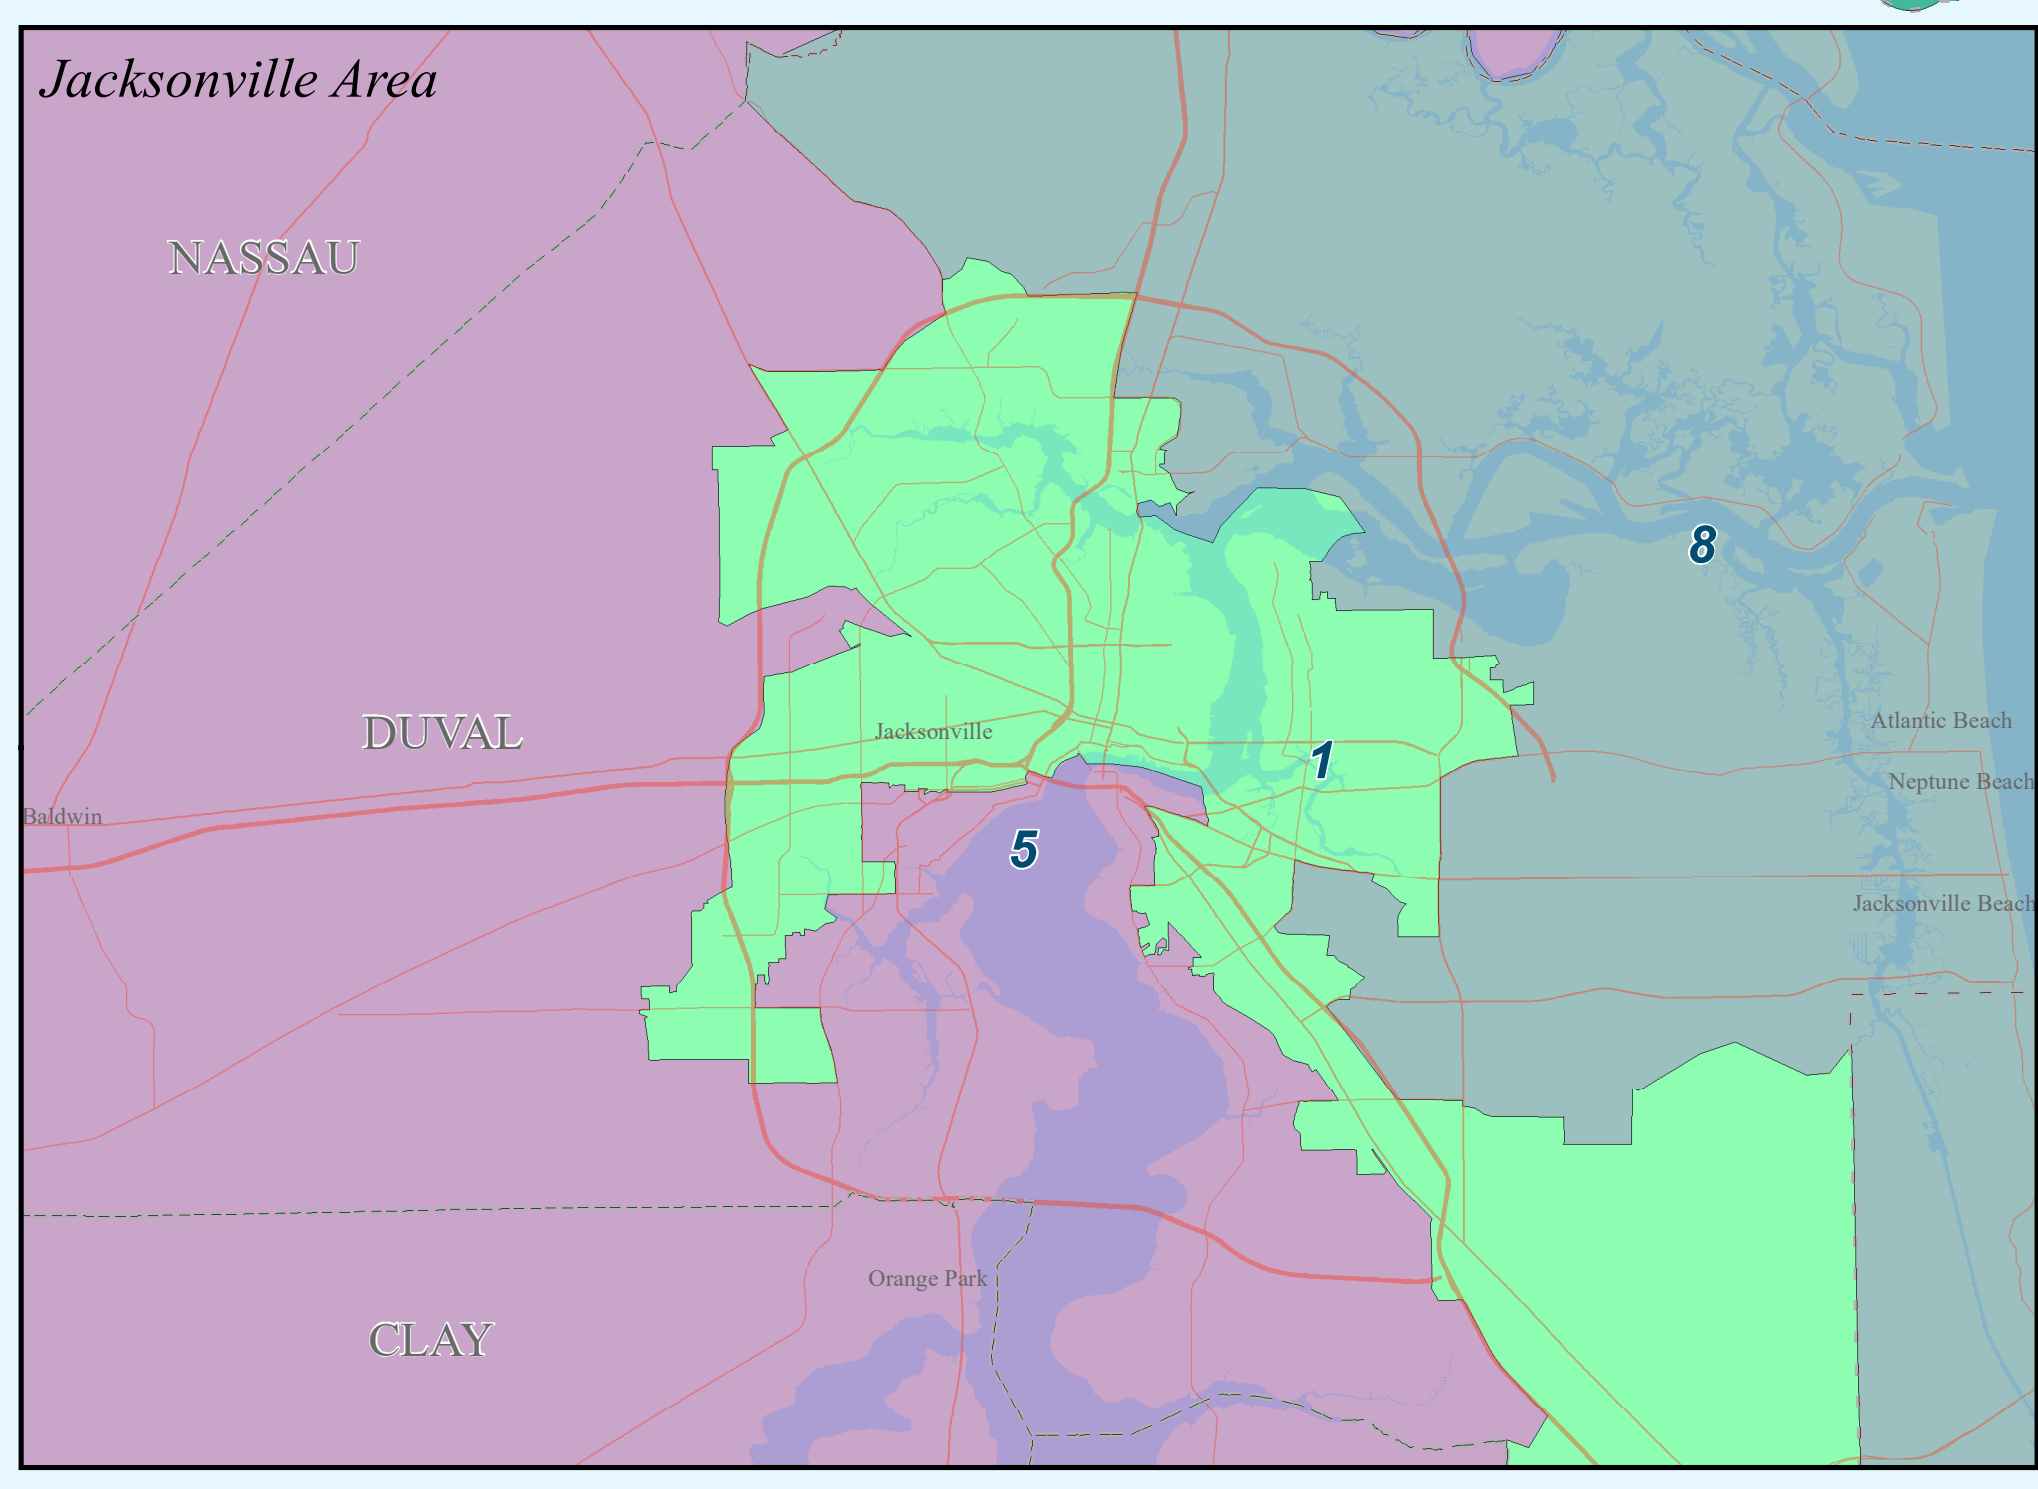

- Legend**
- County boundary
  - Interstate
  - US Highway
  - Major road
  - Sea, lake, or river
  - District boundary & number

Scale bar for statewide map  
 0 10 20 40 60 80 Miles

Scale bar for insets  
 0 1 2 4 6 8 10 12 Miles

2002-2012  
*Florida*  
*State Senate Districts*  
 \* \* \* \* \*  
 Legislatively Enacted on  
 March 22, 2002  
 \* \* \* \* \*  
*See HJR 1987 (2002)*

 Map produced by professional staff:  
 Florida Senate Committee on Reapportionment  
 404 S. Monroe St., Tallahassee, FL 32399-1100  
 Office: 2000 The Capitol; Phone: (850) 487-5855;  
 Website: <http://www.flsenate.gov/session/redistricting>