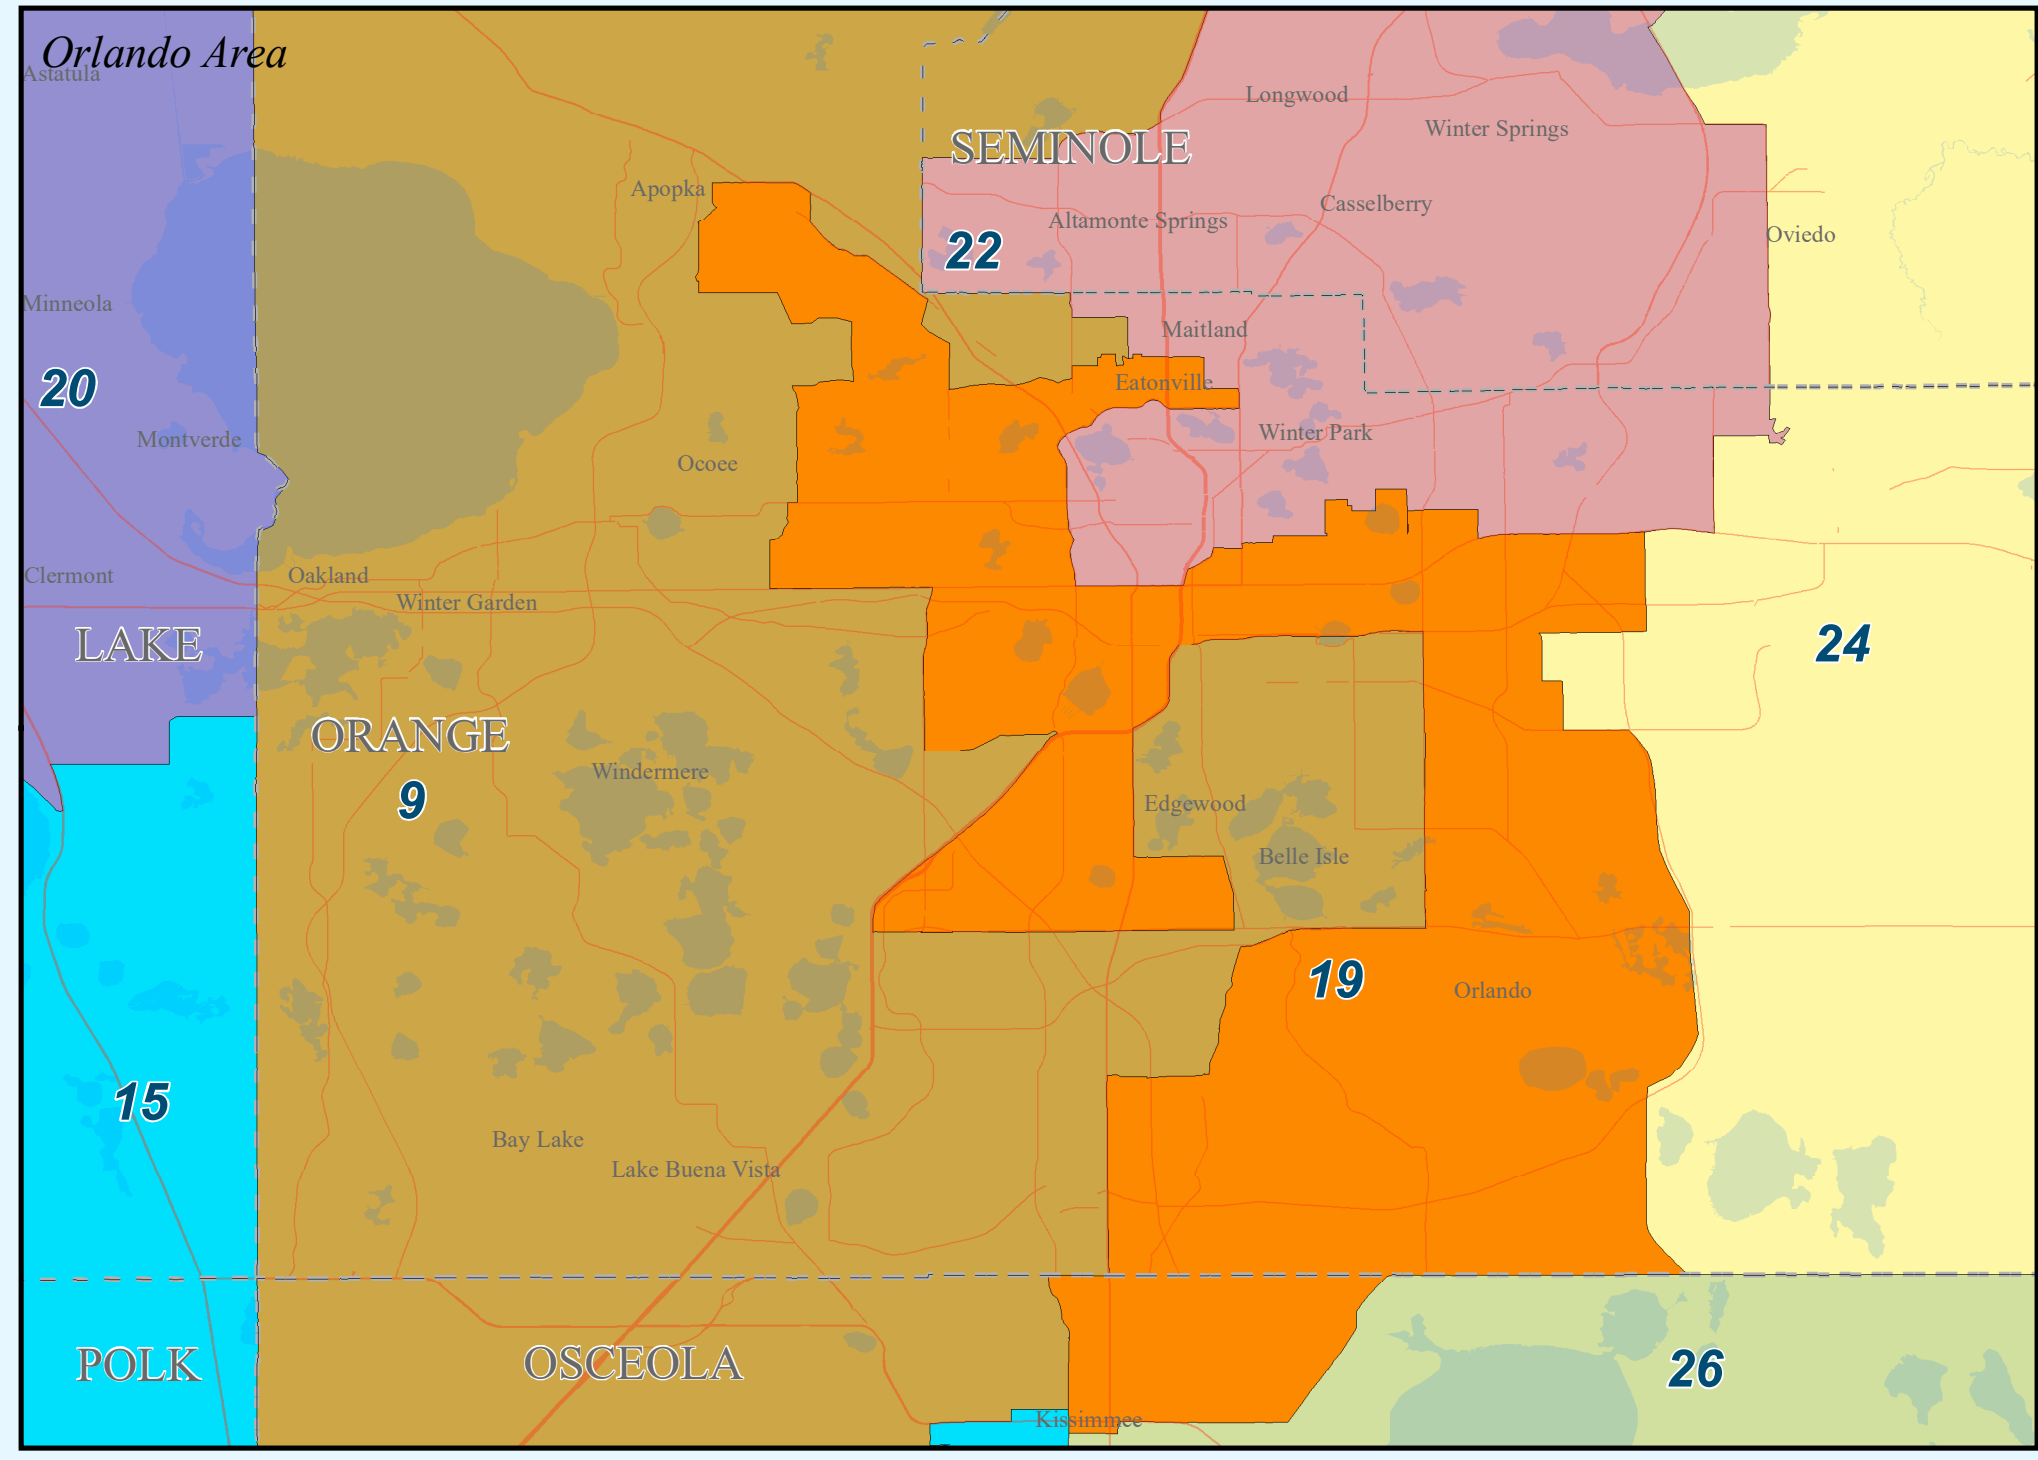

- Legend**
- County boundary
  - Interstate
  - US Highway
  - Major road
  - Sea, lake, or river
  - District boundary & number

Scale bar for statewide map  
 0 10 20 40 60 80 Miles

Scale bar for insets  
 0 1 2 4 6 8 10 12 Miles

2002-2012  
*Florida*  
*State Senate Districts*  
 \* \* \* \* \*  
 Legislatively Enacted on  
 March 22, 2002  
 \* \* \* \* \*  
*See HJR 1987 (2002)*

 Map produced by professional staff:  
 Florida Senate Committee on Reapportionment  
 404 S. Monroe St., Tallahassee, FL 32399-1100  
 Office: 2000 The Capitol; Phone: (850) 487-5855;  
 Website: <http://www.flsenate.gov/session/redistricting>