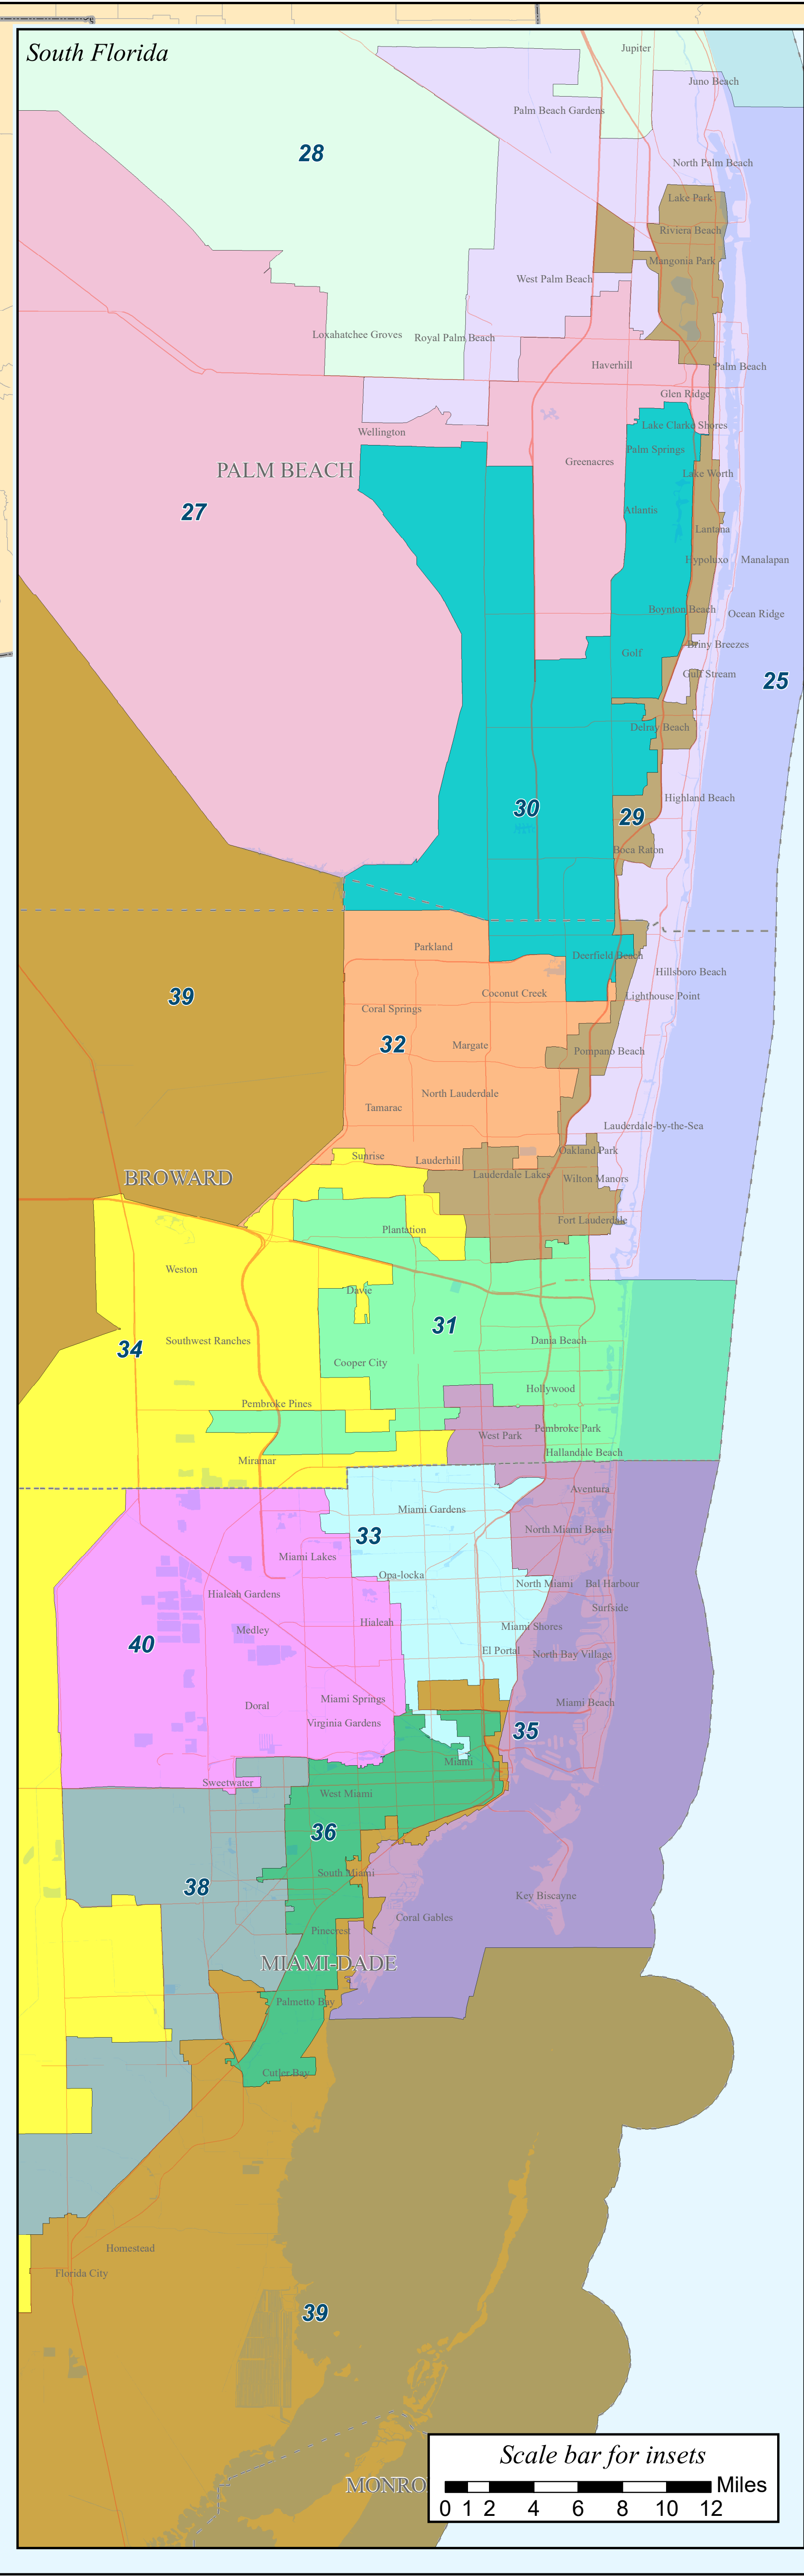

- Legend**
- County boundary
  - Interstate
  - US Highway
  - Major road
  - Sea, lake, or river
  - District boundary & number

Scale bar for statewide map  
 0 10 20 40 60 80 Miles

Scale bar for insets  
 0 1 2 4 6 8 10 12 Miles

2002-2012  
*Florida*  
*State Senate Districts*  
 \* \* \* \* \*  
 Legislatively Enacted on  
 March 22, 2002  
 \* \* \* \* \*  
*See HJR 1987 (2002)*

 Map produced by professional staff:  
 Florida Senate Committee on Reapportionment  
 404 S. Monroe St., Tallahassee, FL 32399-1100  
 Office: 2000 The Capitol; Phone: (850) 487-5855;  
 Website: <http://www.flsenate.gov/session/redistricting>